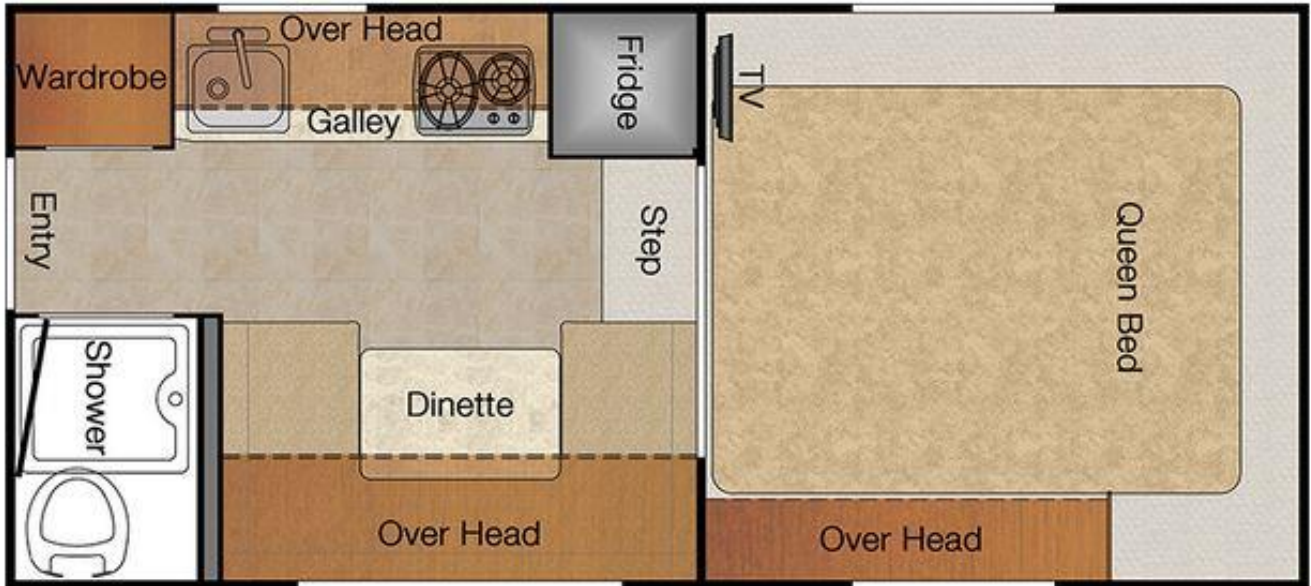

FACT SHEET

Brand	Lance
Type	Slide On Camper
Model	825
Date	as at 30/08/2016

Lance 825

Model 825 shown in Palm Springs

Specifications

It's no wonder that the 825 is one of our most popular truck campers. Now you can live the dream in a genuine Lance camper with your Mazda BT50, Ford Ranger, Dodge Ram, F Truck, Silverado, Isuzu or Iveco Daily.

The thoughtfully designed interior features a practical galley, residential cab over queen-size bed, convertible dinette and spacious wet bath. Just add yourself and a few friends and hit the road.

For detailed information in relation to all Lance Slide On Campers
for sale here in Australia you can visit our website

 **Lance Slide On Campers** (02) 9652 2869
info@truckcampersales.com.au

The bottom section features a dark blue header with the Lance logo on the left, the text "Lance Slide On Campers" in the center, and contact information on the right. Below the header are three images: a white slide-on camper unit, an interior view of a kitchen with a stove and sink, and an interior view of a bedroom with a bed and a living area with a table and chairs.